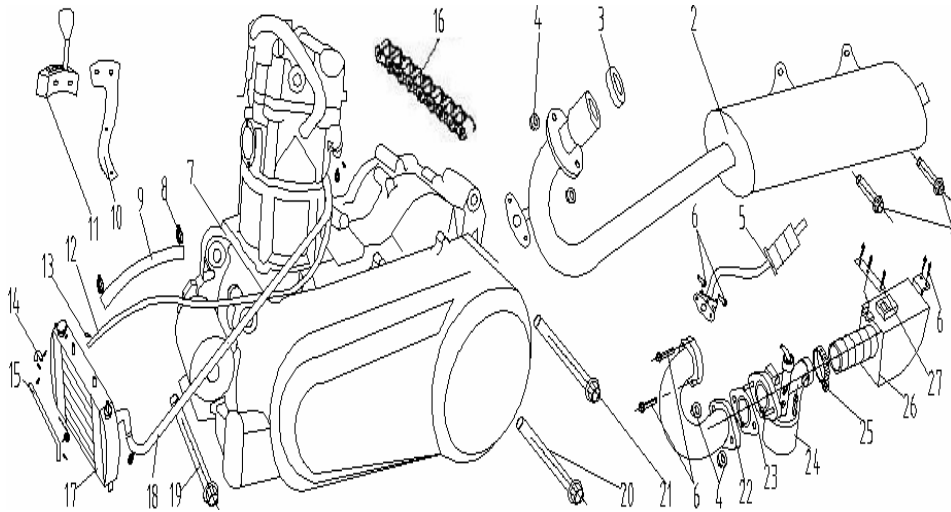

3 ENGINE

REF. No.	PART No.	DESCRIPTION	Q'TY
ATV92-3-1	915789-080110	Flange Bolt	2
ATV92-3-2	MDL092-311000	Exhaust Pipe	1
ATV92-3-3	MDL092-312000	Exhaust Sealing	1
ATV92-3-4	926187-060000	Flange Lock Nut	4
ATV92-3-5	MDL092-290000	Second time air valve	1
ATV92-3-6	915789-060016	Flange Bolt	9
ATV92-3-7	MDL092-210000	Engine	1
ATV92-3-8	MDL092-760016	Hose Clamp	4
ATV92-3-9	MDL092-272100	Pipe	1
ATV92-3-10	MDL092-211000	Shift system plate	1
ATV92-3-11	MDL092-212000	Shift system	1
ATV92-3-12	MDL092-272200	Pipe	1
ATV92-3-13	MDL092-760016	Hose Clamp	4
ATV92-3-14	MDL092-272400	Pipe	1
ATV92-3-15	MDL092-272500	Pipe	1
ATV92-3-16	530-1-90	Chain	1
ATV92-3-17	MDL092-271100	Water Tank	1
ATV92-3-18	MDL092-272300	Pipe	1
ATV92-3-19	915789-121110	Bolt	1
ATV92-3-20	915789-121270	Bolt	1
ATV92-3-21	915789-121125	Bolt	2
ATV92-3-22	MDL092-232000	Joint Carburetor	1
ATV92-3-23	MDL092-231000	Bakelite Washer	1
ATV92-3-24	MDL092-281000	Carburetor	1
ATV92-3-25	MDL092-322000	Air-cleaner Clamp	1
ATV92-3-26	MDL092-321000	Air-cleaner	1
ATV92-3-27	MDL092-153000	Air-cleaner plate	1