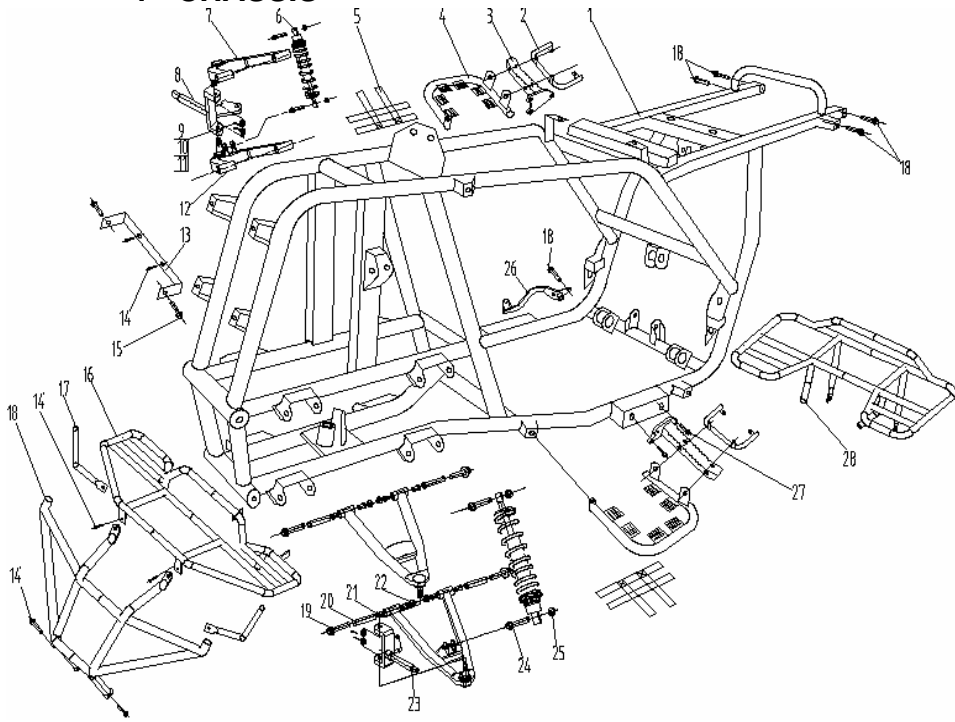

1 CHASSIS

REF. No.	PART No.	DESCRIPTION	Q'TY
ATV92-1-1	MDL092-120000	Frame Comp.	1
ATV92-1-2	MDL092-161000	Pedal brace	2
ATV92-1-3	MDL092-162000	Pedal plate	2
ATV92-1-4	MDL092-163000	Nelo Pedal brace	2
ATV92-1-5	MDL092-164000	Nelo	2
ATV92-1-6	MDL092-540000	Front Shock Absorber(may choose)	2
ATV92-1-7	MDL092-141100	Upper Rocker Pin	2
ATV92-1-8	MDL092-531000	Steering Knuckle Pin (R)	1
ATV92-1-9	989300-140000	Washer	4
ATV92-1-10	929457-142000	Slotted Nut	4
ATV92-1-11	909100-250025	Cotter Pin	4
ATV92-1-12	MDL092-141200	Lower Rocker Pin	2
ATV92-1-13	MDL092-271110	Water Tank Plate	1
ATV92-1-14	915789-080016	Flange Bolt	6
ATV92-1-15	915789-080030	Flange Bolt	2
ATV92-1-16	MDL092-171000	Front shift	1
ATV92-1-17	MDL092-171100	Front shift brace	2
ATV92-1-18	MDL092-172000	Bumper(may choose)	1
ATV92-1-19	915789-080016	Flange Bolt	6
ATV92-1-20	915789-101080	Flange Bolt	8
ATV92-1-21	MDL092-141110	Fork Axle Sheath	8
ATV92-1-22	MDL092-141120	Brace covering	16
ATV92-1-23	926187-101000	Flange Nut	16
ATV92-1-24	MDL092-532000	Steering Knuckle Pin (L)	1
ATV92-1-25	915789-101045	Flange Bolt	4
ATV92-1-26	MDL092-563000	Foot brack shelf	1
ATV92-1-27	915789-142030	Flange Bolt	4
ATV92-1-28	MDL092-172000	Rear shift	1