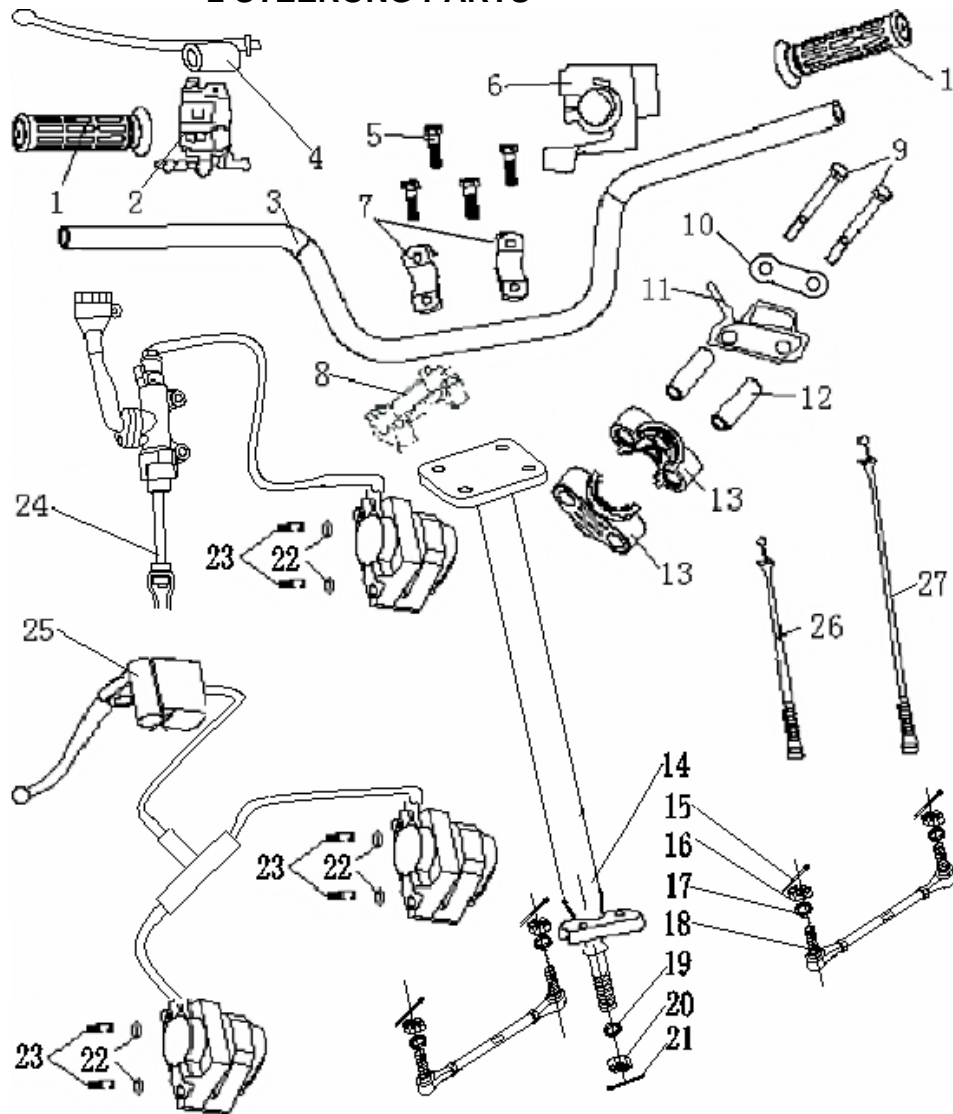

## 2 STEERONG PARTS

REF. No.	PART NO.	DESCRIPTION	Q'TY
ATV92-2-1	MDL092-571200	Flange Bar Cap.	2
ATV92-2-2	MDL092-637000	Stanter Switch	1
ATV92-2-3	MDL092-571100	Flandle Bar	1
ATV92-2-4	MDL092-563000	Garrison handle	1
ATV92-2-5	915789-080050	Bolt	4
ATV92-2-6	MDL092-231000	Throttle Switch	1
ATV92-2-7	MDL092-571300	Handlebar Clamp Top	2
ATV92-2-8	MDL092-571400	Handlebar Clamp Bottom	1
ATV92-2-9	915782-080060	Bolt	2
ATV92-2-10	MDL092-572400	Stanch flske	1
ATV92-2-11	MDL092-572300	Wire Clamp	1
ATV92-2-12	MDL092-572200	Sleeve Bush	2
ATV92-2-13	MDL092-572100	Rubber Clamp	2
ATV92-2-14	MDL092-131000	Steering Shaft Assy	1
ATV92-2-15	909100-200020	Cotter Pin	1
ATV92-2-16	929457-101000	Slotted Nut	4
ATV92-2-17	989300-100000	Washer	4
ATV92-2-18	MDL092-572500	Steering Tie-rod	2
ATV92-2-19	989710-120000	Washer	1
ATV92-2-20	926187-121000	Flange Nut	1
ATV92-2-21	909100-250025	Cotter Pin	1
ATV92-2-22	989300-080000	Washer	6
ATV92-2-23	915789-080030	Flange Bolt	6
ATV92-2-24	MDL092-561000	Foot Braking System	1
ATV92-2-25	MDL092-562000	Hand Braking System	1
ATV92-2-26	MDL092-581000	Throttle Cable	1
ATV92-2-27	MDL092-582000	Garrison cable	1

**6 TYRE**

REF. No.	PART No.	DESCRIPTION	Q'TY
ATV92-6-1	942760-6003	Bearing Ball DBL Seal	4
ATV92-6-2	MDL092-513200	Sleeve Bush	2
ATV92-6-3	MDL092-523000	Rear Rim Seat	2
ATV92-6-4	MDL092-513100	Front Rim Seat	2
ATV92-6-5	MDL092-511100	Front Tyre(grain may choose)	2
ATV92-6-6	MDL092-511200	Front Rim	2
ATV92-6-7	989300-200000	Washer	2
ATV92-6-8	926187-080000	Flange Lock Nut	16
ATV92-6-9	989710-154804	Washer	2
ATV92-6-10	929457-202000	Slotted Nut	2
ATV92-6-11	909100-250025	Cotter Pin	2
ATV92-6-12	MDL092-525000	Dust Cover	2
ATV92-6-13	MDL092-521100	Rear Tyre(grain may choose)	2
ATV92-6-14	MDL092-521200	Rear Rim	2
ATV92-6-15	MDL092-830000	Tool Kit	1
ATV92-6-16	MDL092-840000	Owners Manual	1