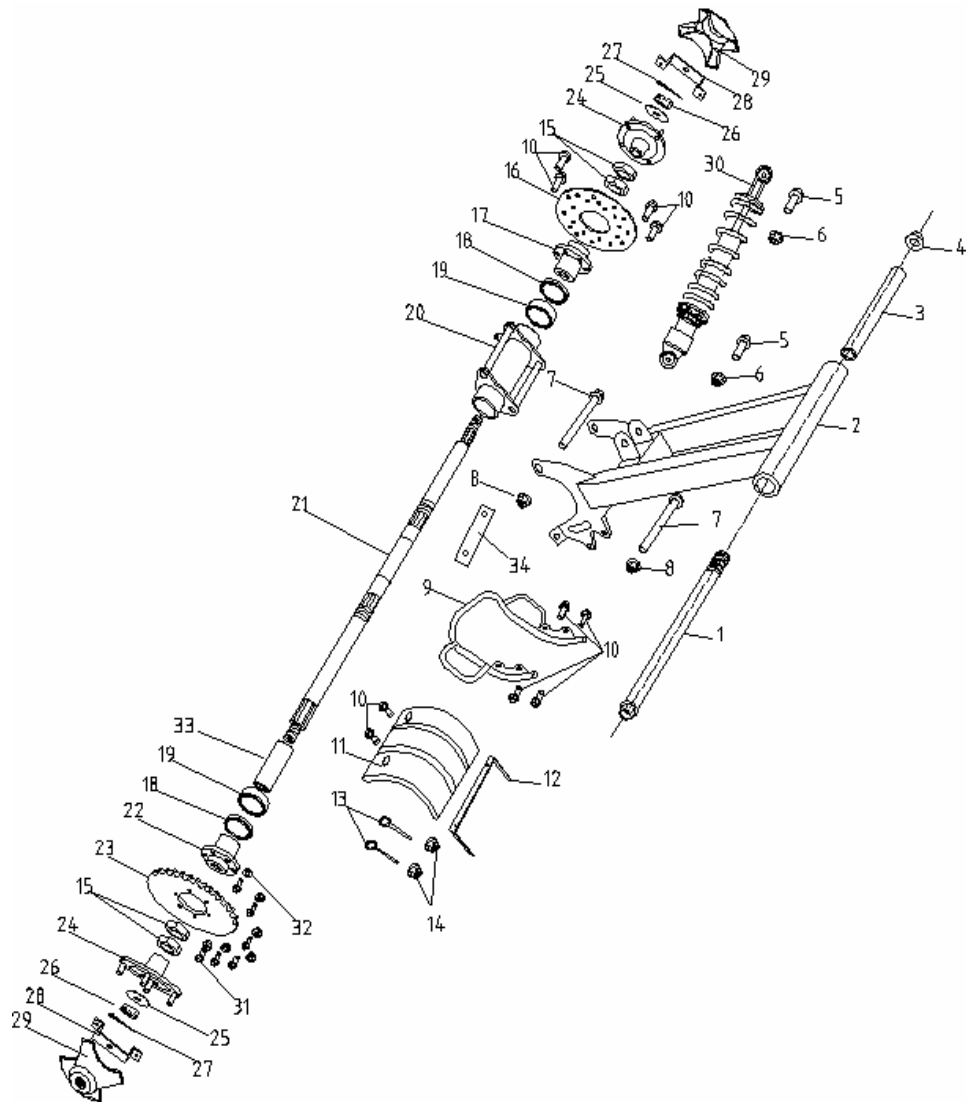

4 AXLE

REF. No.	PART NO.	DESCRIPTION	Q'TY
ATV92-4-1	915789-142280	Rear Axle	1
ATV92-4-2	MDL092-191000	Rear Fork	1
ATV92-4-3	MDL092-192000	Bush	1
ATV92-4-4	926187-142000	Flange Lock Nut	1
ATV92-4-5	915789-101050	Flange Bolt	2
ATV92-4-6	926187-101000	Flange Lock Nut	2
ATV92-4-7	915789-121160	Flange Bolt	2
ATV92-4-8	926187-121000	Flange Lock Nut	2
ATV92-4-9	MDL092-193000	Drive Sprocket Shield (Lower)	1
ATV92-4-10	915789-080016	Flange Bolt	10
ATV92-4-11	MDL092-194100	Drive Sprocket Shield (Higher)	1
ATV92-4-12	MDL092-194200	Bracket	1
ATV92-4-13	MDL092-195090	Adjust Bolt	2
ATV92-4-14	928891-080000	Lock Nut	2
ATV92-4-15	926170-332000	Nut	4
ATV92-4-16	MDL092-562100	Disc Brake	1
ATV92-4-17	MDL092-562200	Disc Brake Seat	1
ATV92-4-18	13871-624507	Oil Seal	2
ATV92-4-19	942760-6007RS	Bearing Ball DBL Seal	2
ATV92-4-20	MDL092-462100	Rear Axle Block	1
ATV92-4-21	MDL092-461000	Rear Axle 820	1
ATV92-4-22	MDL092-472000	Drive Sprocket Seat	1
ATV92-4-23	MDL092-471000	Drive Sprocket	1
ATV92-4-24	MDL092-523000	Rear Rim Seat	2
ATV92-4-25	989710-204804	Washer	2
ATV92-4-26	929457-202000	Slotted Nut	2
ATV92-4-27	909100-350040	Cotter Pin	2
ATV92-4-28	MDL092-524000	Dust Cover Seat	2
ATV92-4-29	MDL092-525000	Dust Cover(may choose)	2
ATV92-4-30	MDL092-550000	Rear Shock Absorber(may choose)	1
ATV92-4-31	915789-080030	Flange Bolt	6
ATV92-4-32	926187-080000	Flange Lock Nut	6
ATV92-4-33	MDL092-462200	Rear Axle Bush	1
ATV92-4-34	MDL092-196000	Rear plate	1