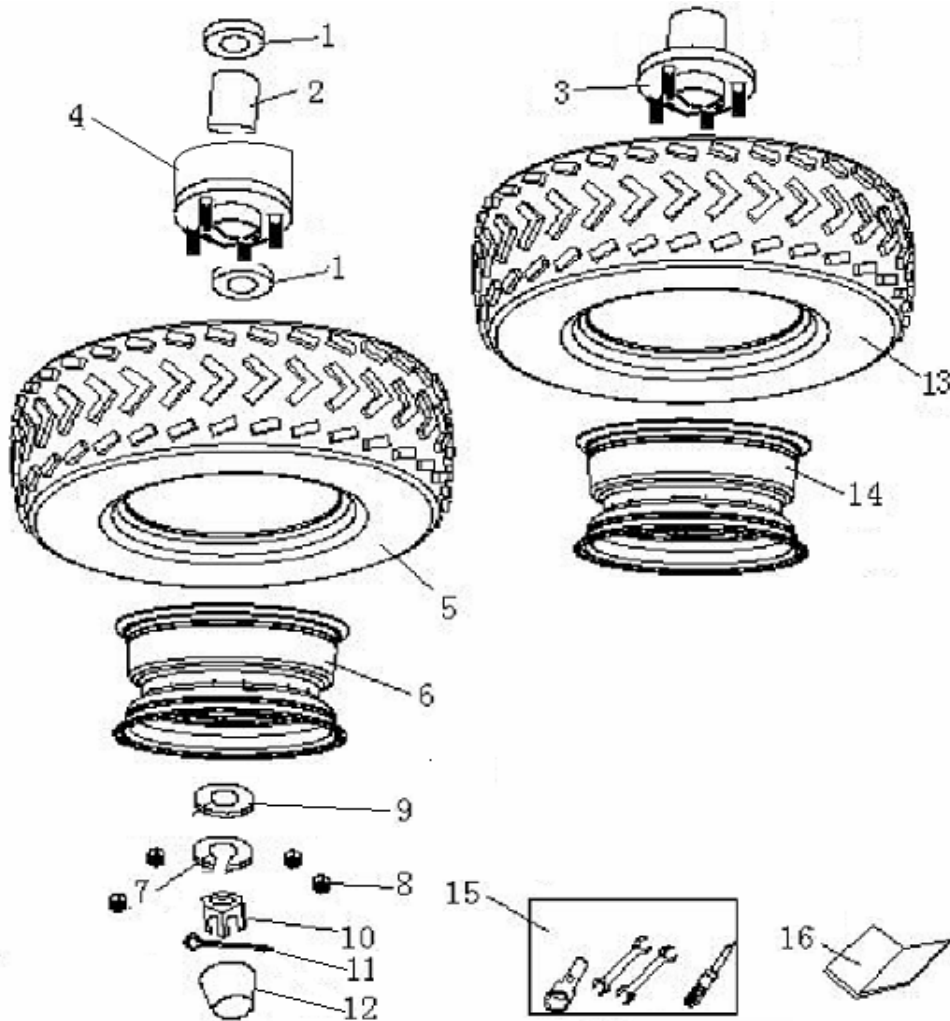

6 TYRE

REF. No.	PART No.	DESCRIPTION	Q'TY
ATV92-6-1	942760-6003	Bearing Ball DBL Seal	4
ATV92-6-2	MDL092-513200	Sleeve Bush	2
ATV92-6-3	MDL092-523000	Rear Rim Seat	2
ATV92-6-4	MDL092-513100	Front Rim Seat	2
ATV92-6-5	MDL092-511100	Front Tyre(grain may choose)	2
ATV92-6-6	MDL092-511200	Front Rim	2
ATV92-6-7	989300-200000	Washer	2
ATV92-6-8	926187-080000	Flange Lock Nut	16
ATV92-6-9	989710-154804	Washer	2
ATV92-6-10	929457-202000	Slotted Nut	2
ATV92-6-11	909100-250025	Cotter Pin	2
ATV92-6-12	MDL092-525000	Dust Cover	2
ATV92-6-13	MDL092-521100	Rear Tyre(grain may choose)	2
ATV92-6-14	MDL092-521200	Rear Rim	2
ATV92-6-15	MDL092-830000	Tool Kit	1
ATV92-6-16	MDL092-840000	Owners Manual	1