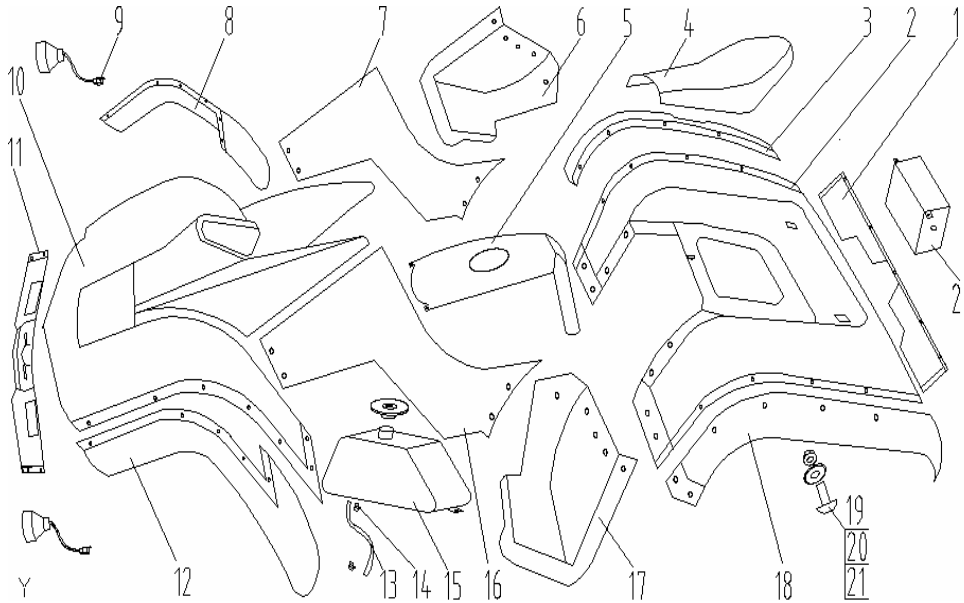

7 FENDER

REF. No.	PART No.	DESCRIPTION	Q'TY
ATV92-7-1	MDL092-721310	Rear Fender purple (rear)	1
ATV92-7-2	MDL092-721300	Rear Fender	1
ATV92-7-3	MDL092-721320	Rear Fender purple (right)	1
ATV92-7-4	MDL092-710000	Seat	1
ATV92-7-5	MDL092-721800	Gas Tank Upside Panel	1
ATV92-7-6	MDL161-721510	Foot Pedal ®	1
ATV92-7-7	MDL161-721810	Dust Brace®	1
ATV92-7-8	MDL092-721210	Front Fender purple (right)	1
ATV92-7-9	MDL092-621000	Front Head Light	2
ATV92-7-10	MDL092-721200	Front Fender	1
ATV92-7-11	MDL092-721220	Front Fender purple(front)	1
ATV92-7-12	MDL092-721230	Front Fender purple (left)	1
ATV92-7-13	MDL092-331100	Fuel Hose	1
ATV92-7-14	MDL092-760085	Hose Clamp	2
ATV92-7-15	MDL092-331000	Gas Tank	1
ATV92-7-16	MDL161-721820	Dust Brace (left)	1
ATV92-7-17	MDL161-721520	Foot Pedal (left)	1
ATV92-7-18	MDL092-721330	Rear Fender purple (left)	1
ATV92-7-19	926177-060000	Nut	15
ATV92-7-20	MDL092-860618	Rubber Washer	15
ATV92-7-21	908180-060016	Screw	15