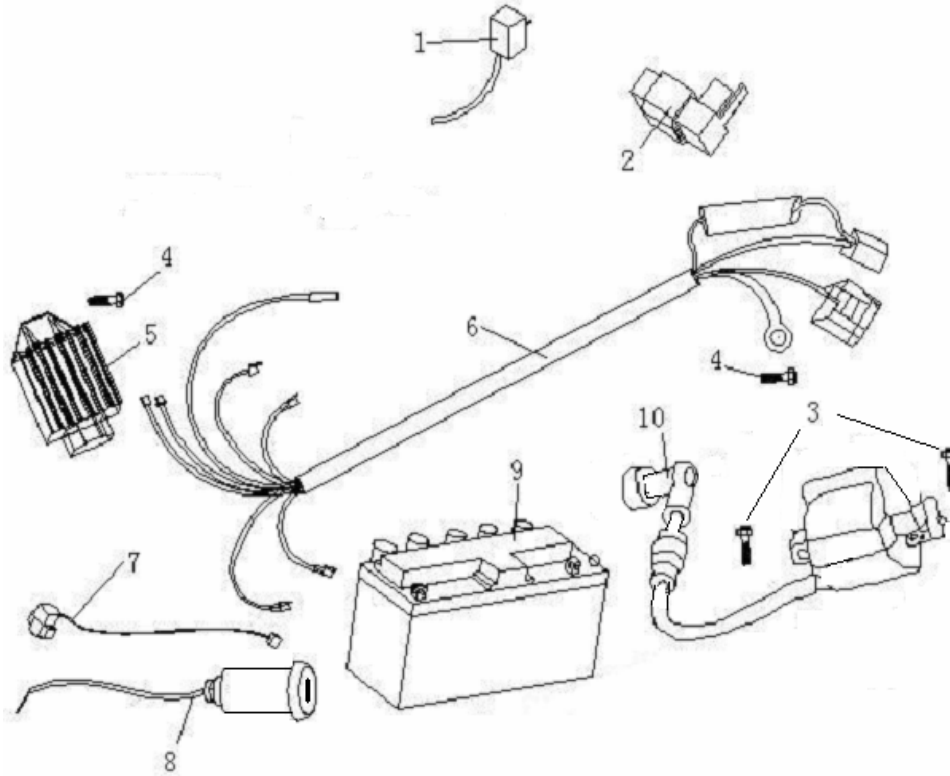

5 ELECTRIC HARDBESS

REF. No.	PART NO.	DESCRIPTION	Q'TY
ATV92-5-1	MDL092-639000	Charger (may choose)	1
ATV92-5-2	MDL092-634000	CDI	1
ATV92-5-3	915789-060020	Bolt	2
ATV92-5-4	915789-060016	Bolt	2
ATV92-5-5	MDL092-636000	Regulator	1
ATV92-5-6	MDL092-632000	Main Wire	1
ATV92-5-7	MDL092-635000	Relay	1
ATV92-5-8	MDL092-637000	Electrical Switch	1
ATV92-5-9	MDL092-631100	Battery	1
ATV92-5-10	MDL092-633000	Coil	1