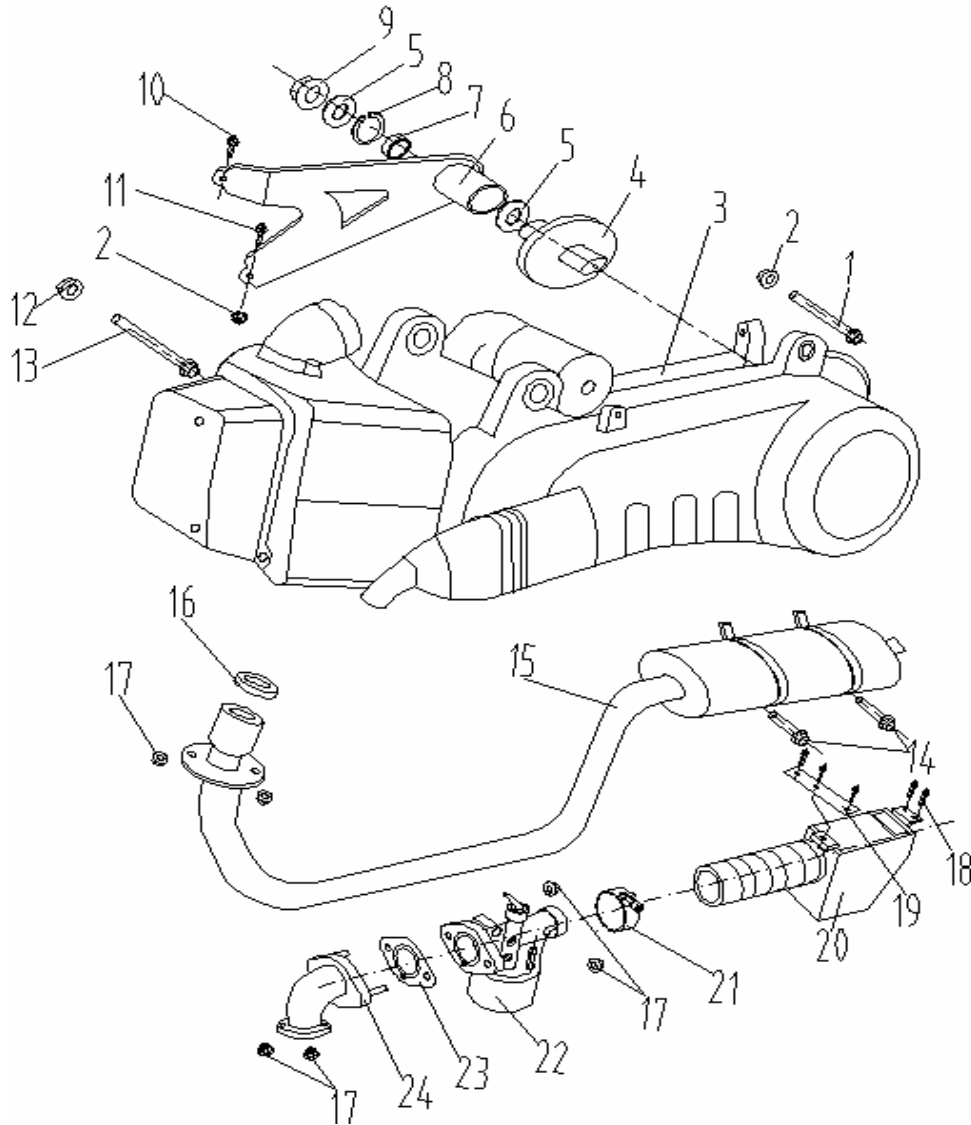

3 ENGINE

REF. No.	PART No.	DESCRIPTION	Q'TY
ATV80-3-1	915789-080110	Flange Bolt	1
ATV80-3-2	926187-080000	Flange Lock Nut	2
ATV80-3-3	MDL081-210000	Engine	1
ATV80-3-4	MDL081-220000	Engine Sprocket	1
ATV80-3-5	989710-170000	Washer	1
ATV80-3-6	MDL081-152000	Engine Connect Shelf	1
ATV80-3-7	942760-6203RS	Bearing Ball DBL Seal	2
ATV80-3-8	968932-400000	circel	1
ATV80-3-9	926187-162000	Flange Lock Nut	1
ATV80-3-10	915789-080040	Flange Bolt	1
ATV80-3-11	915789-080060	Flange Bolt	1
ATV80-3-12	926187-080000	Flange Lock Nut	1
ATV80-3-13	915789-101180	Flange Bolt	1
ATV80-3-14	915789-080020	Flange Bolt	2
ATV80-3-15	MDL081-311000	Exhaust Pipe	1
ATV80-3-16	MDL081-312000	exhaust sealing	1
ATV80-3-17	926187-060000	Flange Lock Nut	6
ATV80-3-18	915789-060020	Flange Bolt	5
ATV80-3-19	MDL081-153000	Air-cleaner plate	1
ATV80-3-20	MDL081-321000	Air-cleaner	1
ATV80-3-21	MDL081-322000	Air-cleaner Clamp	1
ATV80-3-22	MDL081-281000	Carburetor	1
ATV80-3-23	MDL081-231000	Bakelite Washer	1
ATV80-3-24	MDL081-232000	Joint Carburetor	1
ATV80-3-25	428-1-102	Chain	1