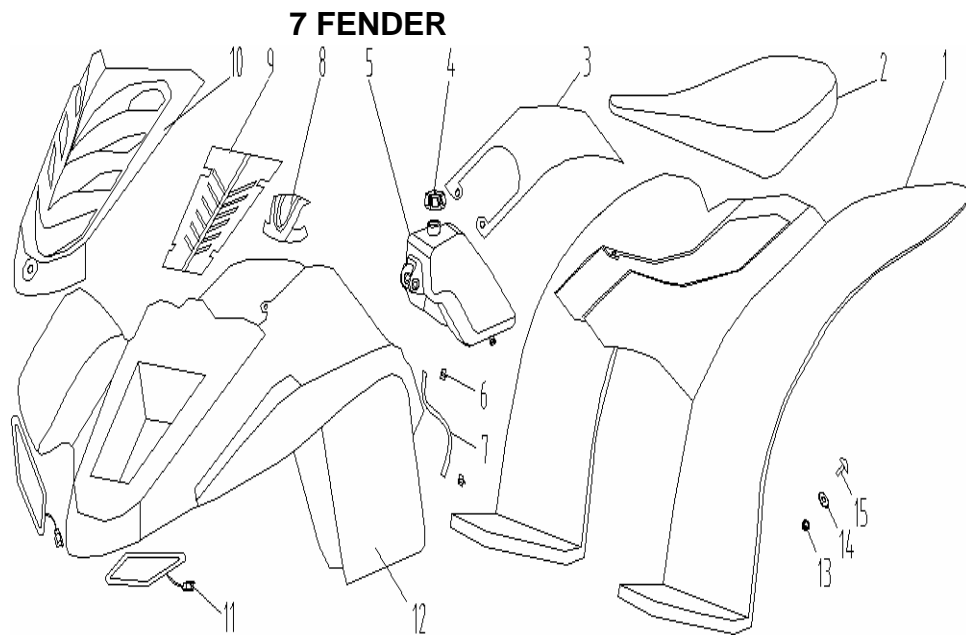

REF. No.	PART No.	DESCRIPTION	Q'TY
ATV80-7-1	MDL081-721300	Rear Fender	1
ATV80-7-2	MDL081-710000	Seat	1
ATV80-7-3	MDL081-721800	Gas Tank Upside Panel	1
ATV80-7-4	MDL081-331200	Gas Tank Cap	1
ATV80-7-5	MDL081-331000	Gas Tank	1
ATV80-7-6	MDL081-760085	Hose Clamp	2
ATV80-7-7	MDL081-331100	Fuel Hose	1
ATV80-7-8	MDL081-721700	Instrument Cap	1
ATV80-7-9	MDL081-721400	Upside Panel	1
ATV80-7-10	MDL081-721100	Front Panel	1
ATV80-7-11	MDL081-621000	Front Head Light	2
ATV80-7-12	MDL081-721200	Front Fender	1
ATV80-7-13	926177-060000	Nut	15
ATV80-7-14	MDL081-860618	Rubber Washer	15
ATV80-7-15	908180-060016	Screw	15