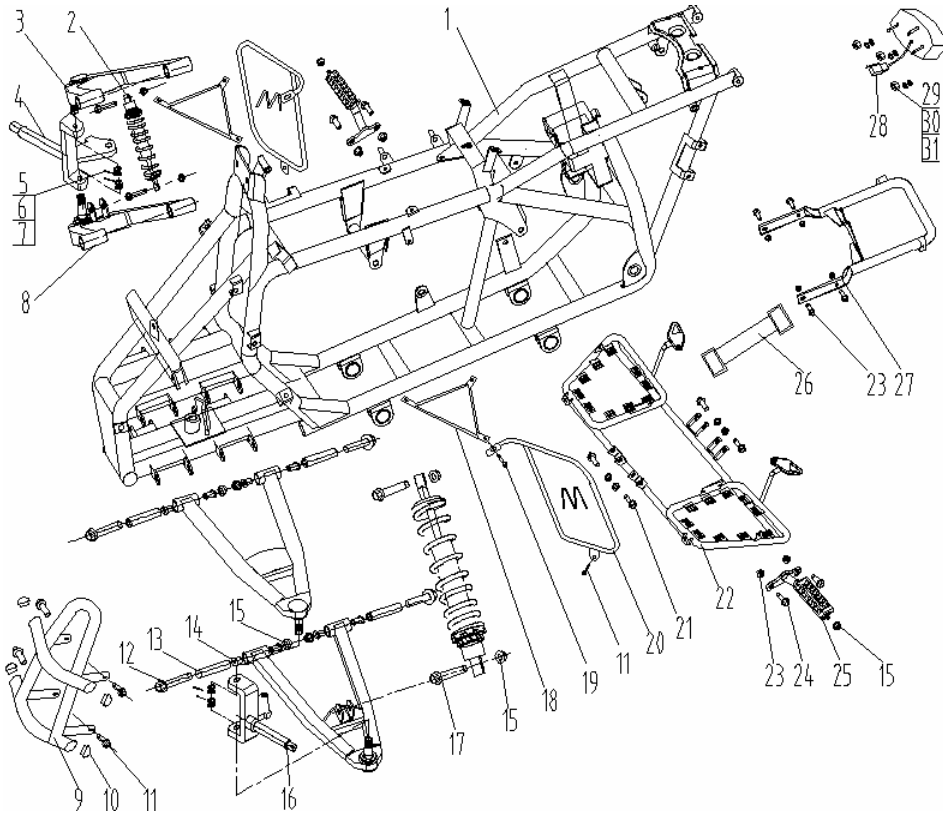

1 CHASSIS

REF. No.	PART No.	DESCRIPTION	Q'TY
ATV80-1-1	MDL081-120000	Frame Comp.	1
ATV80-1-2	MDL081-540000	Front Shock Absorber(may choose)	2
ATV80-1-3	MDL081-141100	Upper Rocker Pin	2
ATV80-1-4	MDL081-531000	Steering Knuckle Pin (R)	1
ATV80-1-5	989300-140000	Washer	4
ATV80-1-6	929457-142000	Slotted Nut	4
ATV80-1-7	909100-250025	Cotter Pin	4
ATV80-1-8	MDL081-141200	Lower Rocker Pin	2
ATV80-1-9	MDL081-170000	Bumper (may choose)	1
ATV80-1-10	MDL081-861000	Stem	4
ATV80-1-11	915789-080016	Flange Bolt	6
ATV80-1-12	915789-101080	Flange Bolt	8
ATV80-1-13	MDL081-141110	Fork Axle Sheath	8
ATV80-1-14	MDL081-141120	Brace covering	16
ATV80-1-15	926187-101000	Flange Nut	16
ATV80-1-16	MDL081-532000	Steering Knuckle Pin (L)	1
ATV80-1-17	915789-101045	Flange Bolt	4
ATV80-1-18	MDL081-157000	Fender brace	2
ATV80-1-19	915789-060016	Flange Bolt	2
ATV80-1-20	MDL081-163000	dust brace	2
ATV80-1-21	915789-101055	Flange Bolt	4
ATV80-1-22	MDL081-162000	Pedal protect	2
ATV80-1-23	926187-080000	Flange Nut	10
ATV80-1-24	915789-080020	Flange Bolt	8
ATV80-1-25	MDL081-160000	Pedal brace	2
ATV80-1-26	MDL081-641000	battery plank	1
ATV80-1-27	MDL081-150000	Rear light shelf	1
ATV80-1-28	MDL081-622000	Rear light	2
ATV80-1-29	MDL081-860618	Rubber Washer	9
ATV80-1-30	989300-060000	Washer	6
ATV80-1-31	926170-060000	Bolt	6