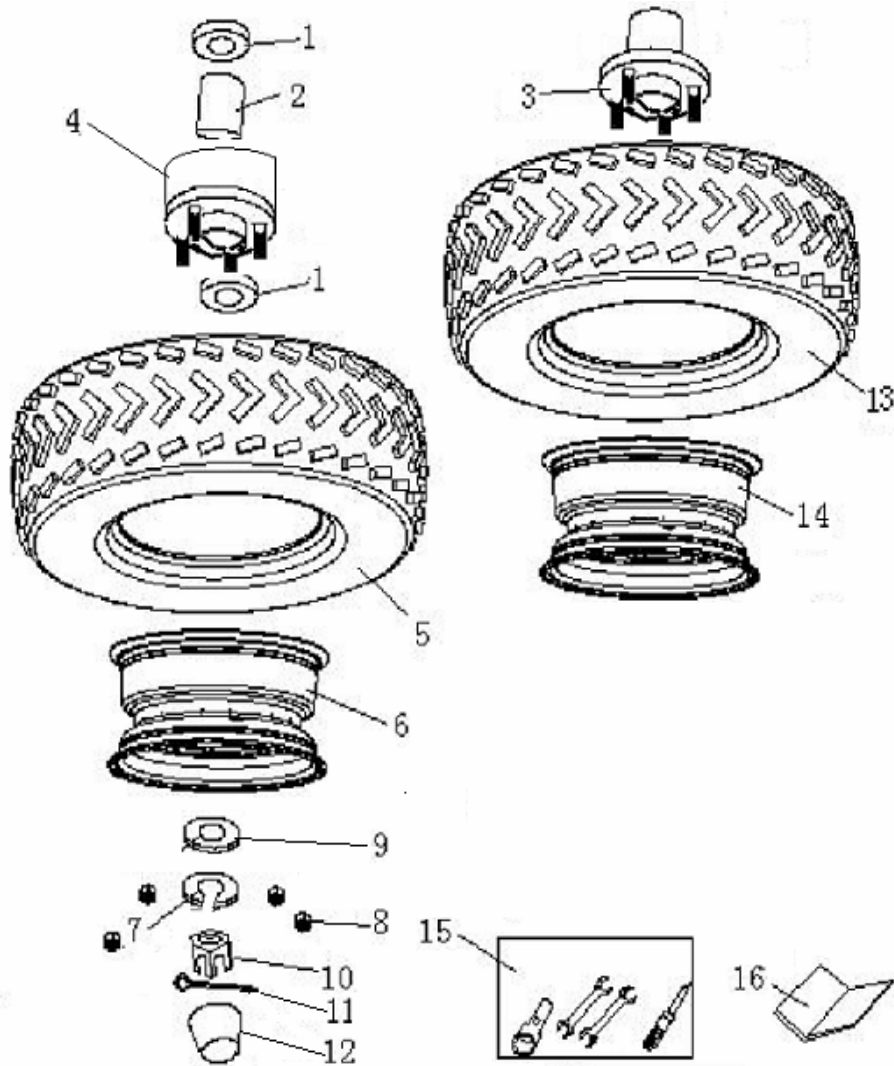

4 AXLE

REF. No.	PART NO.	DESCRIPTION	Q'TY
ATV80-4-1	915789-142320	Rear Axle	1
ATV80-4-2	MDL081-191000	Rear Fork	1
ATV80-4-3	MDL081-192000	Bush	1
ATV80-4-4	926187-142000	Flange Lock Nut	1
ATV80-4-5	915789-101050	Flange Bolt	2
ATV80-4-6	926187-101000	Flange Lock Nut	2
ATV80-4-7	MDL081-550000	Rear Shock Absorber(may choose)	1
ATV80-4-8	915789-121025	Flange Bolt	2
ATV80-4-9	915789-121030	Flange Lock Nut	2
ATV80-4-10	MDL081-193000	Drive Sprocket Shield (Lower)	1
ATV80-4-11	915789-080016	Flange Bolt	10
ATV80-4-12	MDL081-194100	Drive Sprocket Shield (Higher)	1
ATV80-4-13	MDL081-194200	bracket	1
ATV80-4-14	MDL081-195090	Adjust Bolt	4
ATV80-4-15	928891-080000	Lock Nut	4
ATV80-4-16	MDL081-525000	Dust Cover(may choose)	4
ATV80-4-17	MDL081-196000	Rear plate	1
ATV80-4-18	MDL081-461000	Rear Axle	1
ATV80-4-19	MDL081-584000	Reverse Cable	1
ATV80-4-20	MDL081-440000	Reverse Shift lever	1

6 TYRE

REF. No.	PART No.	DESCRIPTION	Q'TY
ATV80-6-1	942760-6003Z	Bearing Ball DBL Seal	4
ATV80-6-2	MDL081-513200	Sleeve Bush	2
ATV80-6-3	MDL081-523000	Rear Rim Seat	2
ATV80-6-4	MDL081-513100	Front Rim Seat	2
ATV80-6-5	MDL081-511100	Front Tyre grain (may choose)	2
ATV80-6-6	MDL081-511200	Front Rim	2
ATV80-6-7	989300-200000	washer	2
ATV80-6-8	926187-080000	Flange Lock Nut	16
ATV80-6-9	989710-154804	washer	2
ATV80-6-10	929457-202000	Slotted Nut	2
ATV80-6-11	909100-250025	Cotter Pin	2
ATV80-6-12	MDL081-525000	Dust Cover	2
ATV80-6-13	MDL081-521100	Rear Tyre grain (may choose)	2
ATV80-6-14	MDL081-521200	Rear Rim	2
ATV80-6-15	MDL081-830000	Tool Kit	1
ATV80-6-16	MDL081-840000	Owners Manual	1