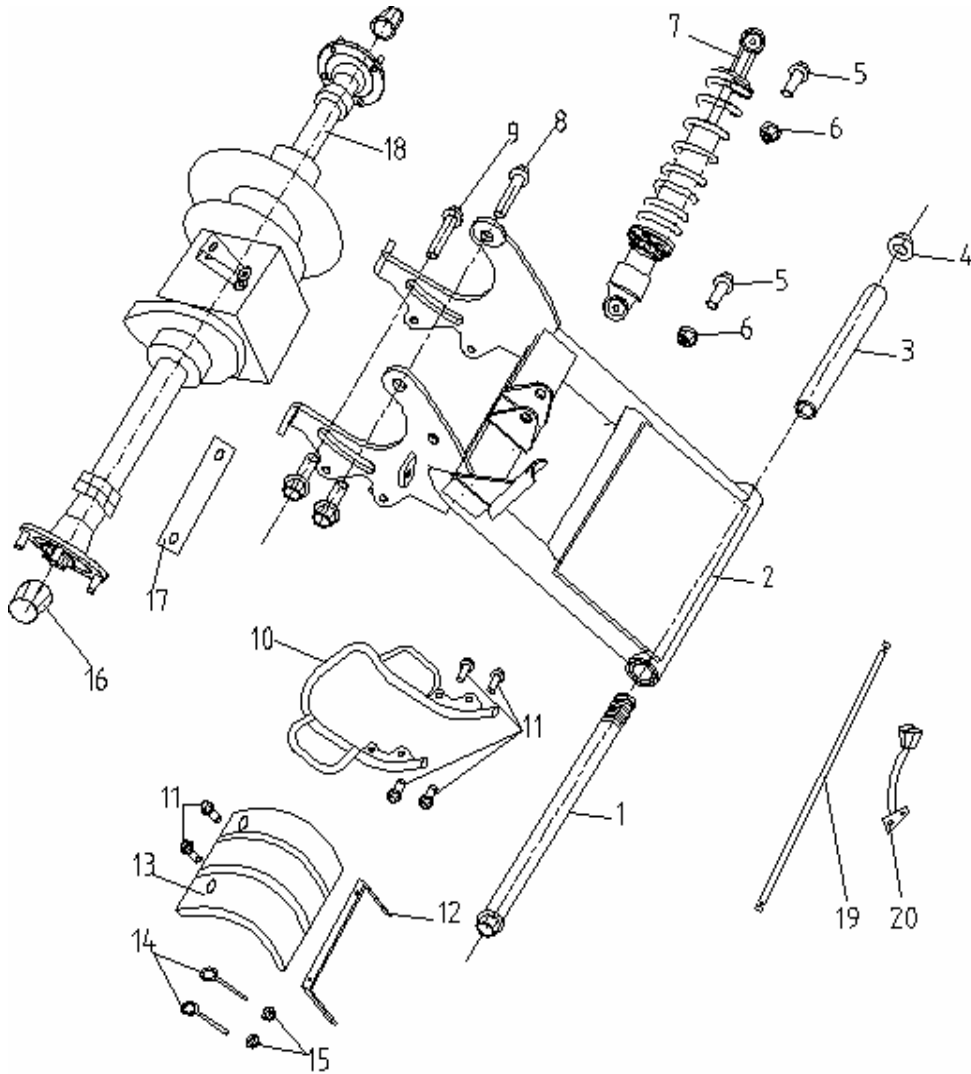

4 AXLE

REF. No.	PART NO.	DESCRIPTION	Q'TY
ATV80-4-1	915789-142320	Rear Axle	1
ATV80-4-2	MDL081-191000	Rear Fork	1
ATV80-4-3	MDL081-192000	Bush	1
ATV80-4-4	926187-142000	Flange Lock Nut	1
ATV80-4-5	915789-101050	Flange Bolt	2
ATV80-4-6	926187-101000	Flange Lock Nut	2
ATV80-4-7	MDL081-550000	Rear Shock Absorber(may choose)	1
ATV80-4-8	915789-121025	Flange Bolt	2
ATV80-4-9	915789-121030	Flange Lock Nut	2
ATV80-4-10	MDL081-193000	Drive Sprocket Shield (Lower)	1
ATV80-4-11	915789-080016	Flange Bolt	10
ATV80-4-12	MDL081-194100	Drive Sprocket Shield (Higher)	1
ATV80-4-13	MDL081-194200	bracket	1
ATV80-4-14	MDL081-195090	Adjust Bolt	4
ATV80-4-15	928891-080000	Lock Nut	4
ATV80-4-16	MDL081-525000	Dust Cover(may choose)	4
ATV80-4-17	MDL081-196000	Rear plate	1
ATV80-4-18	MDL081-461000	Rear Axle	1
ATV80-4-19	MDL081-584000	Reverse Cable	1
ATV80-4-20	MDL081-440000	Reverse Shift lever	1