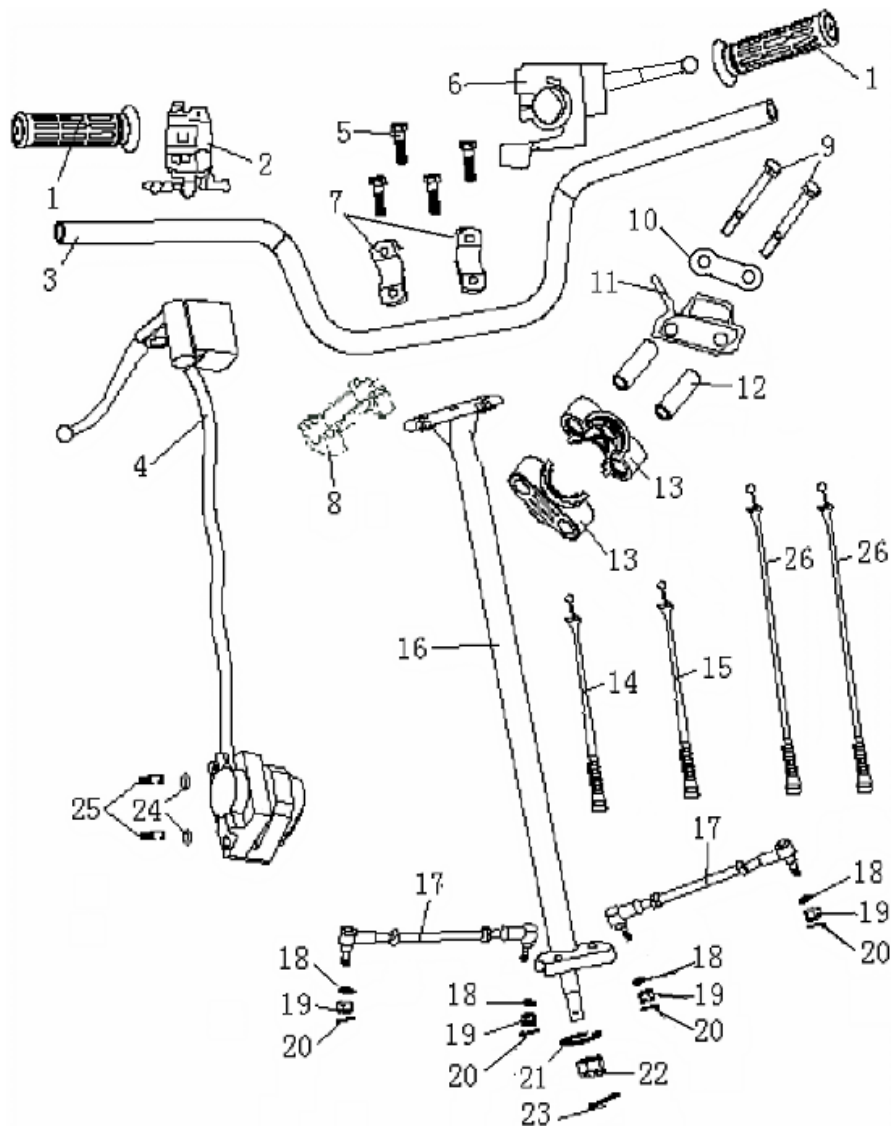

2 STEERONG PARTS

REF. No.	PART NO.	DESCRIPTION	Q'TY
ATV80-2-1	MDL081-572000	Flange Bar Cap.	2
ATV80-2-2	MDL081-637000	Function Switch	1
ATV80-2-3	MDL081-571000	Flandle Bar	1
ATV80-2-4	MDL081-561000	Rear Braking System	1
ATV80-2-5	915789-080050	Bolt	4
ATV80-2-6	MDL081-231000	Throttle Switch	1
ATV80-2-7	MDL081-571100	Handlebar Clamp Top	2
ATV80-2-8	MDL081-571200	Handlebar Clamp Bottom	1
ATV80-2-9	915782-080060	Bolt	2
ATV80-2-10	MDL081-572400	Stanch flske	1
ATV80-2-11	MDL081-572300	Wire Clamp	1
ATV80-2-12	MDL081-572200	Sleeve Bush	2
ATV80-2-13	MDL081-572100	Rubber Clamp	2
ATV80-2-14	MDL081-581000	Throttle Cable	1
ATV80-2-15	MDL081-582000	Choke Cable	1
ATV80-2-16	MDL081-130000	Steering Shaft Assy	1
ATV80-2-17	MDL081-576000	Steering Tie-rod	2
ATV80-2-18	989300-100000	washer	4
ATV80-2-19	929457-101000	Slotted Nut	4
ATV80-2-20	909100-250025	Cotter Pin	4
ATV80-2-21	989710-100000	Washer	1
ATV80-2-22	926187-101000	Flange Nut	1
ATV80-2-23	909100-250025	Cotter Pin	1
ATV80-2-24	989300-080000	Washer	2
ATV80-2-25	915789-080030	Flange Bolt	2
ATV80-2-26	MDL081-583000	Front Braking System Cable	2