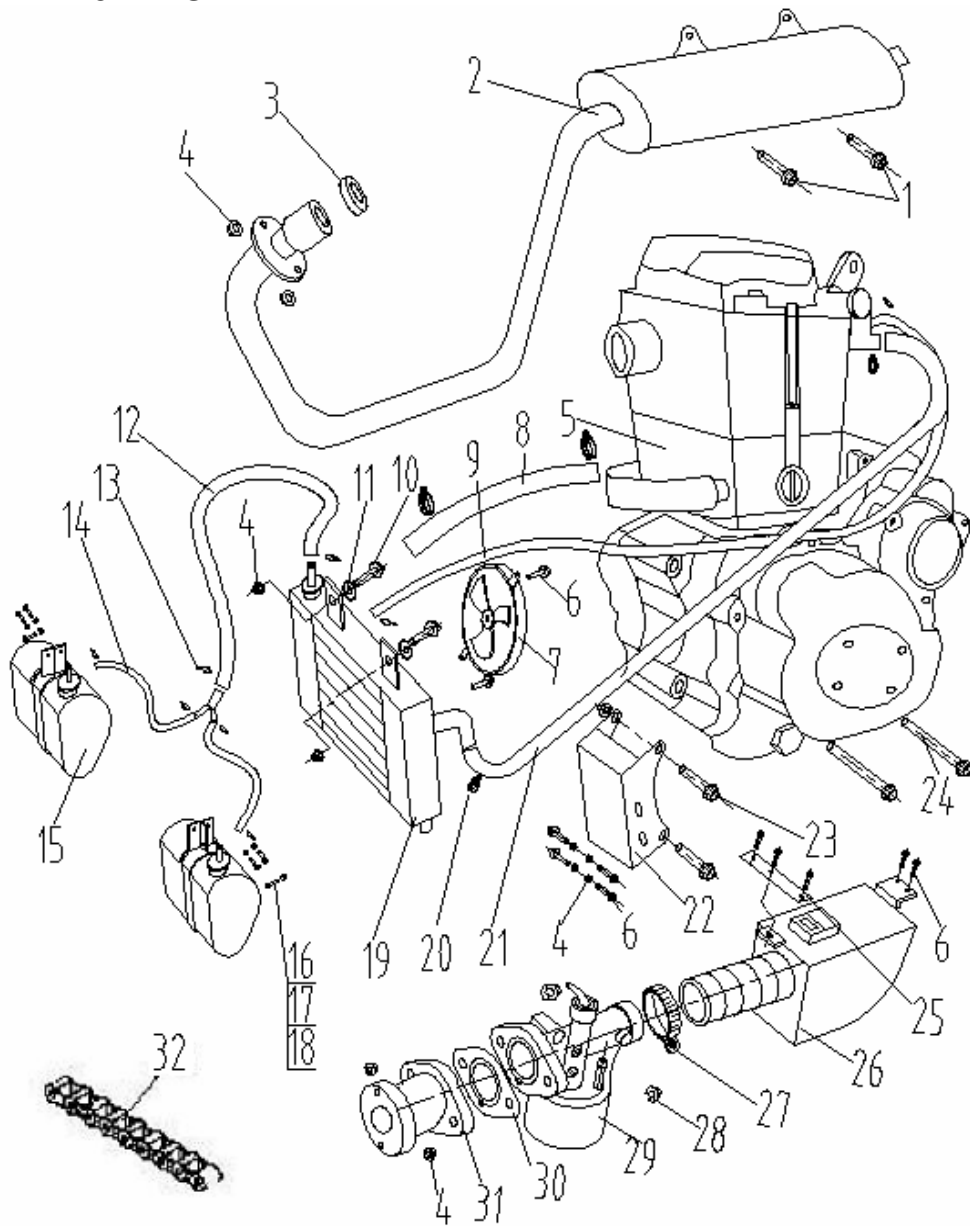

3 ENGINE

REF. No.	PART No.	DESCRIPTION	Q'TY
ATV57-3-1	915789-080025	Flange Bolt	2
ATV57-3-2	MDL175-311000	Exhaust Pipe	1
ATV57-3-3	MDL175-312000	exhaust sealing	1
ATV57-3-4	926187-060000	Flange Lock Nut	4
ATV57-3-5	MDL175-200000	Engine	1
ATV57-3-6	915789-060016	Bolt	9
ATV57-3-7	MDL175-271200	Fan	1
ATV57-3-8	MDL175-272100	pipe	1
ATV57-3-9	MDL175-272300	pipe	1
ATV57-3-10	915789-060020	Bolt	4
ATV57-3-11	MDL175-860618	Rubber Washer	4
ATV57-3-12	MDL175-272400	pipe	1
ATV57-3-13	MDL175-760085	Hose Clamp	8
ATV57-3-14	MDL175-272500	pipe	1
ATV57-3-15	MDL175-273000	water bottle	2
ATV57-3-16	908230-060016	Bolt	6
ATV57-3-17	989710-060000	washer	4
ATV57-3-18	926171-060000	Nut	2
ATV57-3-19	MDL175-271100	water tank	1
ATV57-3-20	MDL175-760016	Hose Clamp	4
ATV57-3-21	MDL175-272200	pipe	1
ATV57-3-22	MDL175-152000	engine complete connect shelf	1
ATV57-3-23	915789-080090	Bolt	2
ATV57-3-24	915789-080115	Bolt	2
ATV57-3-25	MDL175-153000	Air-cleaner plate	1
ATV57-3-26	MDL175-321000	Air-cleaner	1
ATV57-3-27	MDL175-322000	Air-cleaner Clamp	1
ATV57-3-28	926187-060000	Nut	2
ATV57-3-29	MDL175-281000	Carburetor	1
ATV57-3-30	MDL175-231000	Bakelite Washer	1
ATV57-3-31	MDL175-232000	Joint Carburetor	1
ATV57-3-32	530-1-90	Chain	1