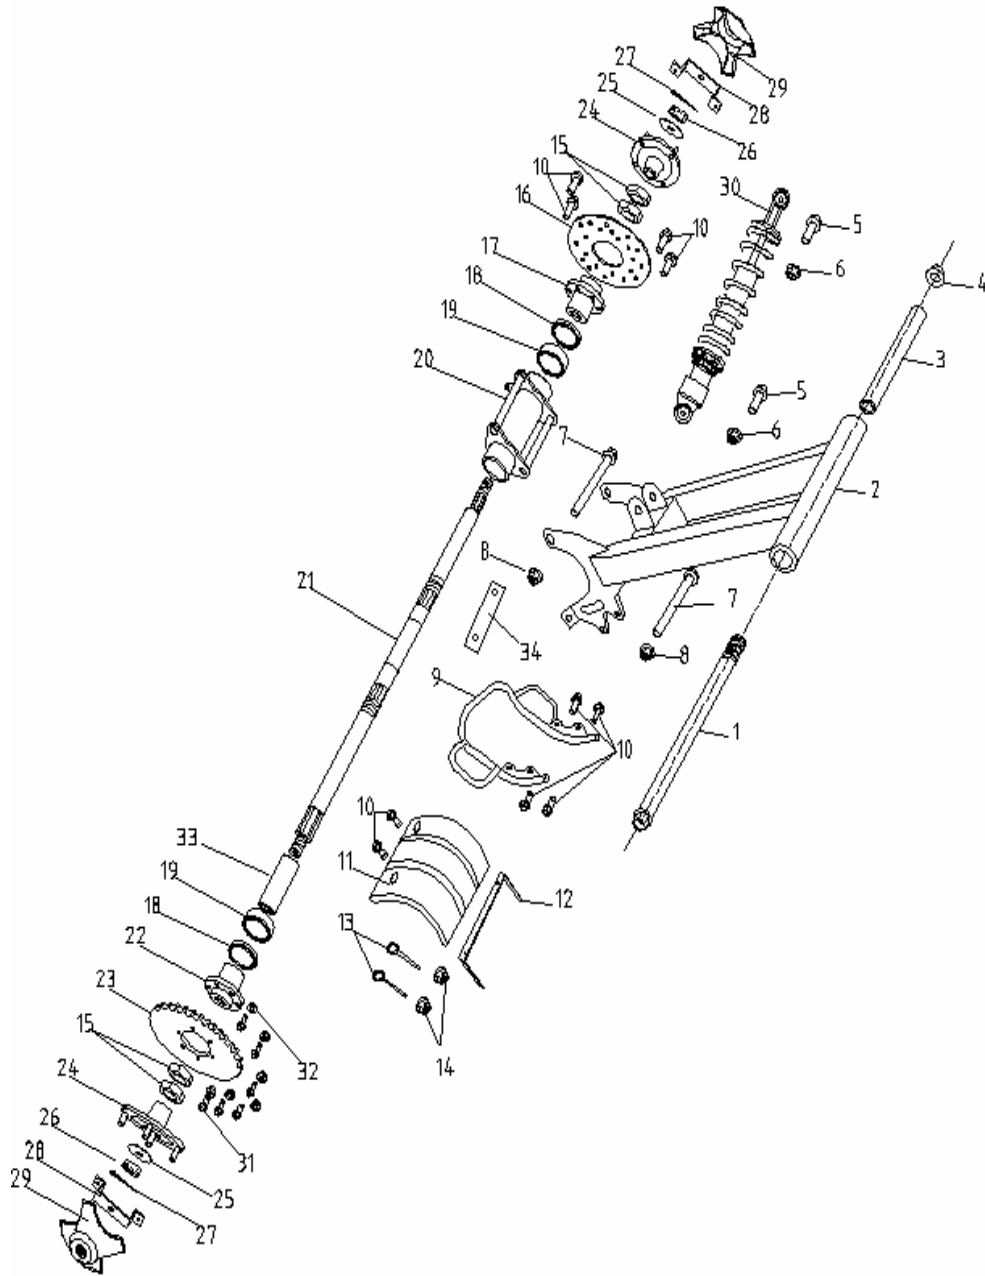

4 AXLE

REF. No.	PART NO.	DESCRIPTION	Q'TY
ATV57-4-1	915789-142280	Rear Axle	1
ATV57-4-2	MDL175-191000	Rear Fork	1
ATV57-4-3	MDL175-192000	Bush	1
ATV57-4-4	926187-142000	Flange Lock Nut	1
ATV57-4-5	915789-101050	Flange Bolt	2
ATV57-4-6	926187-101000	Flange Lock Nut	2
ATV57-4-7	915789-121160	Flange Bolt	2
ATV57-4-8	926187-121000	Flange Lock Nut	2
ATV57-4-9	MDL175-193000	Drive Sprocket Shield (Lower)	1
ATV57-4-10	915789-080016	Flange Bolt	10
ATV57-4-11	MDL175-194100	Drive Sprocket Shield (Higher)	1
ATV57-4-12	MDL175-194200	bracket	1
ATV57-4-13	MDL175-195090	Adjust Bolt	2
ATV57-4-14	928891-080000	Lock Nut	2
ATV57-4-15	926170-332000	Nut	4
ATV57-4-16	MDL175-562100	Disc Brake	1
ATV57-4-17	MDL175-562200	Disc Brake Seat	1
ATV57-4-18	13871-624507	Oil Seal	2
ATV57-4-19	942760-6007RS	Bearing Ball DBL Seal	2
ATV57-4-20	MDL175-462100	Rear Axle Block	1
ATV57-4-21	MDL175-461000	Rear Axle	1
ATV57-4-22	MDL175-472000	Drive Sprocket Seat	1
ATV57-4-23	MDL175-471000	Drive Sprocket	1
ATV57-4-24	MDL175-523000	Rear Rim Seat	2
ATV57-4-25	989710-204804	washer	2
ATV57-4-26	929457-202000	Slotted Nut	2
ATV57-4-27	909100-350040	Cotter Pin	2
ATV57-4-28	MDL175-524000	Dust Cover Seat	2
ATV57-4-29	MDL175-525000	Dust Cover	2
ATV57-4-30	MDL175-550000	Rear Shock Absorber (may choose)	1
ATV57-4-31	915789-080030	Flange Bolt	6
ATV57-4-32	926187-080000	Flange Lock Nut	6
ATV57-4-33	MDL175-462200	Rear Axle Bush	1
ATV57-4-34	MDL175-196000	Rear plate	1