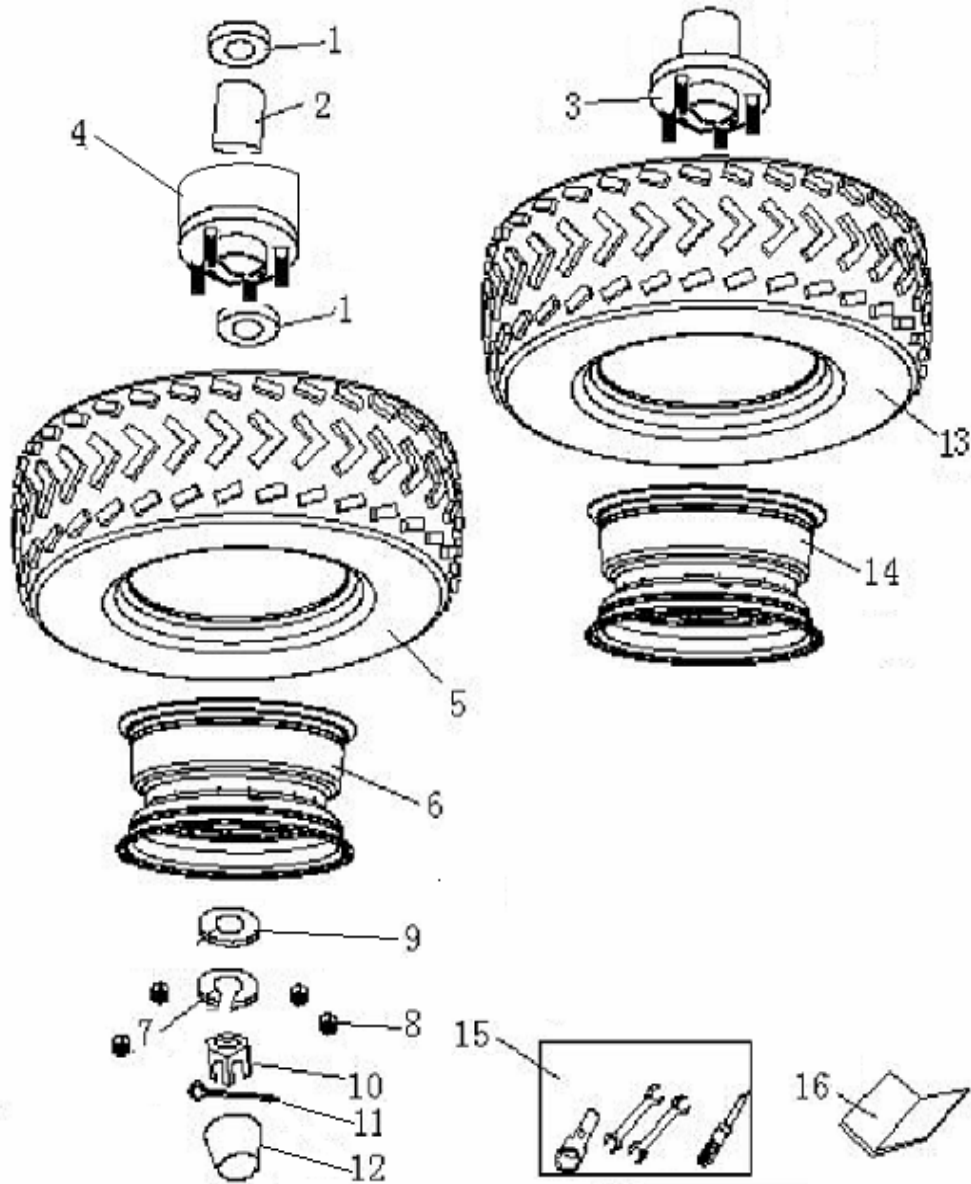

6 TYRE

REF. No.	PART No.	DESCRIPTION	Q'TY
ATV57-6-1	942760-6003	Bearing Ball DBL Seal	4
ATV57-6-2	MDL175-513200	Sleeve Bush	2
ATV57-6-3	MDL175-523000	Rear Rim Seat	2
ATV57-6-4	MDL175-513100	Front Rim Seat	2
ATV57-6-5	MDL175-511100	Front Tyre(grain may choose)	2
ATV57-6-6	MDL175-511200	Front Rim	2
ATV57-6-7	989300-200000	washer	2
ATV57-6-8	926187-080000	Flange Lock Nut	16
ATV57-6-9	989710-204804	washer	2
ATV57-6-10	929457-202000	Slotted Nut	2
ATV57-6-11	909100-250025	Cotter Pin	2
ATV57-6-12	MDL175-525000	Dust Cover	2
ATV57-6-13	MDL175-521100	Rear Tyre(grain may choose)	2
ATV57-6-14	MDL175-521200	Rear Rim	2
ATV57-6-15	MDL175-830000	Tool Kit	1
ATV57-6-16	MDL175-840000	Owners Manual	1