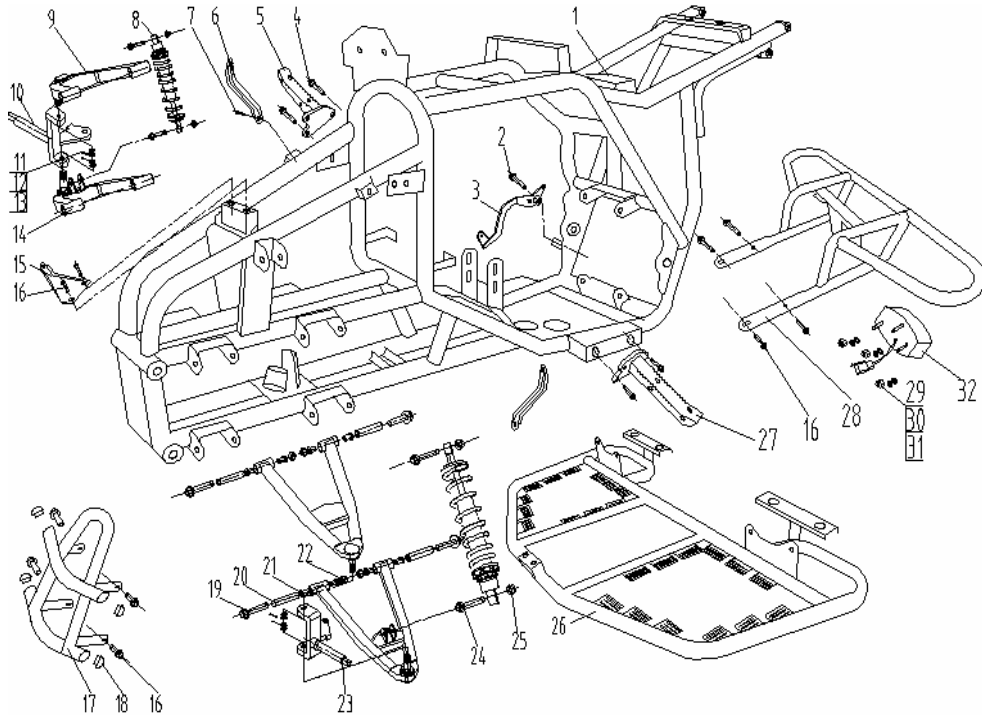

Seaseng Inc.
2019 Business Parkway
Ontaris, CA 91761

Parts Catalog
Frame Assembly
ATV57(GA017-6)

ATV DIIAGRAM AMNUAL PARTS CATALOG

Copyright 2007 Seaseng Inc.

1 CHASSIS

REF. No.	PART No.	DESCRIPTION	Q'TY
ATV57-1-1	MDL175-120000	Frame Comp.	1
ATV57-1-2	915789-080020	Flange Bolt	1
ATV57-1-3	MDL175-563000	Foot brack shelf	1
ATV57-1-4	915789-121025	Flange Bolt	6
ATV57-1-5	MDL175-161000	Pedal brace right	1
ATV57-1-6	MDL175-165001	Duster bracket	2
ATV57-1-7	915789-060016	Flange Bolt	6
ATV57-1-8	MDL175-540000	Front Shock Absorber (may choose)	2
ATV57-1-9	MDL175-141100	Upper Rocker Pin	2
ATV57-1-10	MDL175-531000	Steering Knuckle Pin (R)	1
ATV57-1-11	989300-140000	Washer	4
ATV57-1-12	929457-142000	Slotted Nut	4
ATV57-1-13	909100-250025	Cotter Pin	4
ATV57-1-14	MDL175-141200	Lower Rocker Pin	2
ATV57-1-15	MDL175-164000	Panel bracket	1
ATV57-1-16	915789-080016	Flange Bolt	6
ATV57-1-17	MDL175-170000	BUMPER (may choose)	1
ATV57-1-18	MDL175-861000	Stem	2
ATV57-1-19	915789-101080	Flange Bolt	8
ATV57-1-20	MDL175-141110	Fork Axle Sheath	8
ATV57-1-21	MDL175-141120	Brace covering	16
ATV57-1-22	926187-101000	Flange Nut	8
ATV57-1-23	MDL175-532000	Steering Knuckle Pin (L)	1
ATV57-1-24	915789-101045	Flange Bolt	4
ATV57-1-25	926187-101000	Flange Nut	4
ATV57-1-26	MDL175-163000	Pedal protect	1
ATV57-1-27	MDL175-162000	Pedal brace lift	1
ATV57-1-28	MDL175-182000	Rear shelf	1
ATV57-1-29	MDL175-860618	Rubber Washer	6
ATV57-1-30	989300-060000	Washer	3
ATV57-1-31	926170-060000	Bolt	3
ATV57-1-32	MDL175-622000	Rear light	1