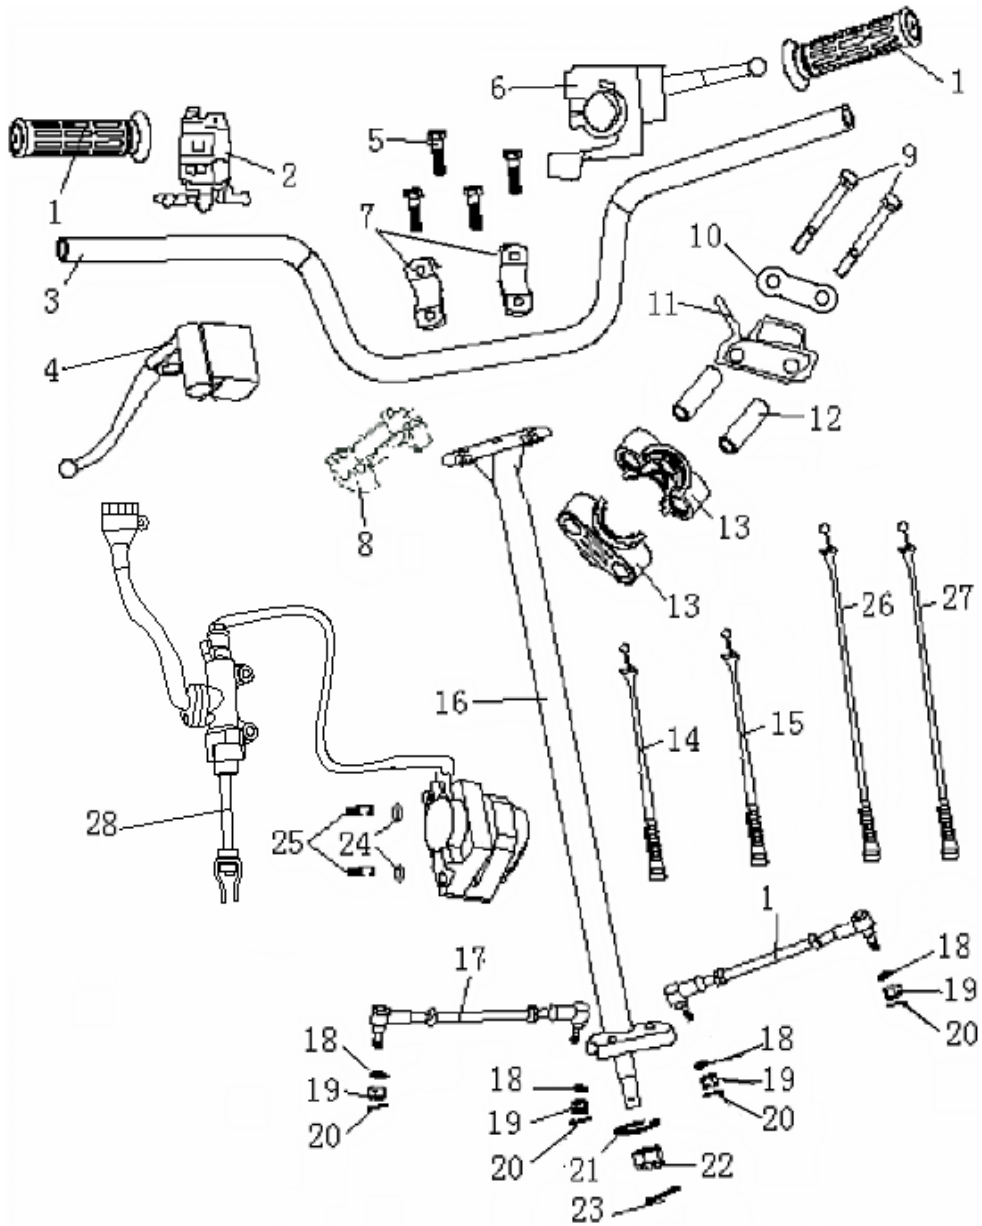

2 STEERONG PARTS

REF. No.	PART NO.	DESCRIPTION	Q'TY
ATV57-2-1	MDL175-572000	Flangle Bar Cap.	2
ATV57-2-2	MDL175-637000	Stanter Switch	1
ATV57-2-3	MDL175-571000	Flandle Bar	1
ATV57-2-4	MDL175-562000	Clutch handle	1
ATV57-2-5	915789-080050	Bolt	4
ATV57-2-6	MDL175-231000	Throttle Switch	1
ATV57-2-7	MDL175-571100	HANDLEBAR CLAMP TOP	2
ATV57-2-8	MDL175-571200	HANDLEBAR CLAMP B0TTOM	1
ATV57-2-9	915782-080060	Bolt	2
ATV57-2-10	MDL175-572400	Stanch flske	1
ATV57-2-11	MDL175-572300	Wire Clamp	1
ATV57-2-12	MDL175-572200	Sleeve Bush	2
ATV57-2-13	MDL175-572100	Rubber Clamp	2
ATV57-2-14	MDL175-581000	Throttle Cable	1
ATV57-2-15	MDL175-582000	Choke Cable	1
ATV57-2-16	MDL175-130000	Steering Shaft Assy	1
ATV57-2-17	MDL175-576000	Steering Tie-rod	2
ATV57-2-18	989300-100000	washer	4
ATV57-2-19	929457-101000	Slotted Nut	4
ATV57-2-20	909100-250025	Cotter Pin	4
ATV57-2-21	989710-100000	Washer	1
ATV57-2-22	926187-101000	Flange Nut	1
ATV57-2-23	909100-250025	Cotter Pin	1
ATV57-2-24	989300-080000	Washer	2
ATV57-2-25	915789-080030	Flange Bolt	2
ATV57-2-26	MDL175-583000	Front Braking System Cable	2
ATV57-2-27	MDL175-584000	Clutch Cable	1
ATV57-2-28	MDL175-561000	Braking System	1